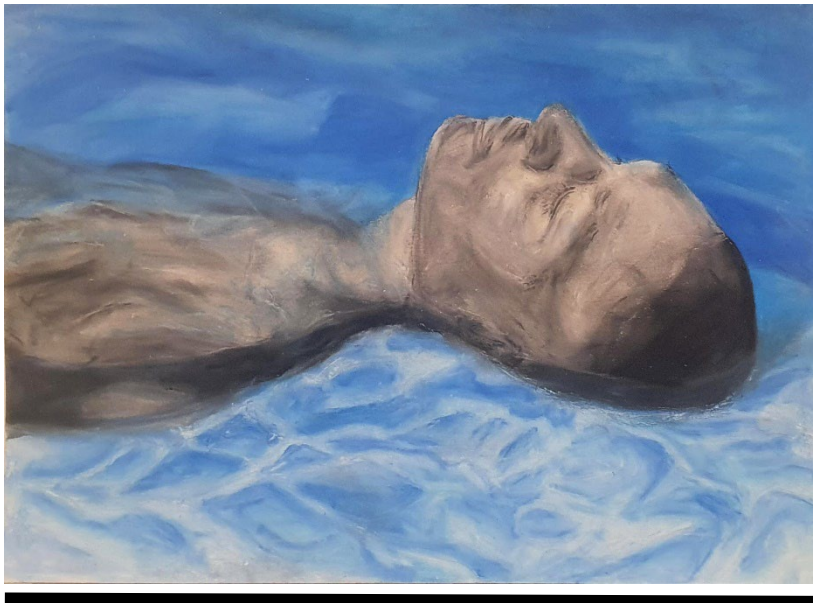

Rototuna High School: Special exhibition

In April 2021, the *Welcome Swallow Gallery* kicked off its long-term support for local young artists by holding a Schools' Art Competition, *The Artful Four: 40 shots*. With 80% of the paintings sold from the exhibition the Gallery has continued its support for young artists by inviting individual Schools to display some of their

best artwork. *Hamilton Girls High School* exhibited in April of this year, and we now have the pleasure and delight of hosting *Rototuna High School*. There are eight paintings on display, each contributing to a diverse narrative and style, presented in Oil, Acrylic, Watercolour, Pen, Mixed Media and Graphite. In this exhibition we are witnesses to deep reflexivity about the nature of consciousness and the context that surrounds us.

ACCCT Trust Board, July 2022

32.

Shania Chanas

Ozymandias

Oil on paper

210x297mm

Price: $POR