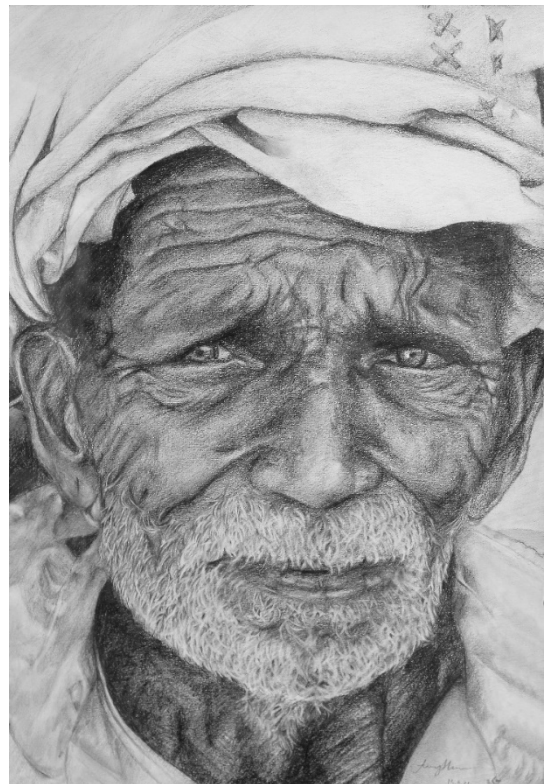

best artwork. *Hamilton Girls High School* exhibited in April of this year, and we now have the pleasure and delight of hosting *Rototuna High School*. There are eight paintings on display, each contributing to a diverse narrative and style, presented in Oil, Acrylic, Watercolour, Pen, Mixed Media and Graphite. In this exhibition we are witnesses to deep reflexivity about the nature of consciousness and the context that surrounds us.

36.

35.

Emma Liu

The Peace Within Chaos

Watercolour and Pencil

420x297mm

Price: \$100

37.

Blair Wang

Autumn in Waikato

Acrylic on Canvas

360x460x40mm

Price: \$150

38.

Diya Thangavadivel

Rani

Graphite

420x297mm

Price: \$POR

39.

Amy Hou

The Journey Home

Graphite

594x420mm