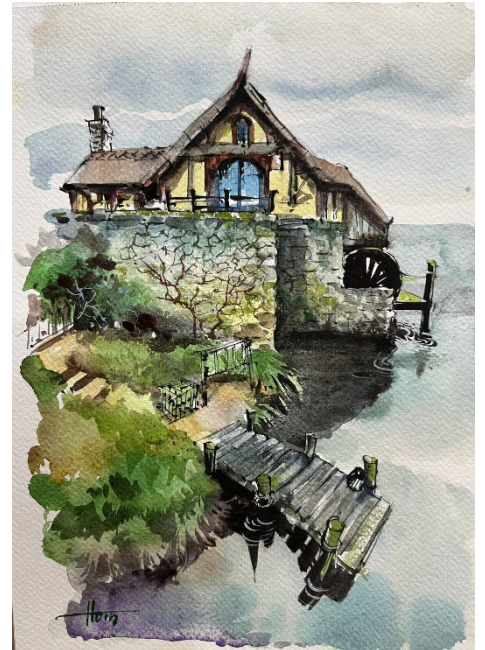

The Welcome Swallow Gallery

Structure & Place

1st Sept - 6th October 2023

1.

Hong Cumming

Bridge Over
Watercolour
340x530mm
Price: \$2000

2.

Rebecca Dowman-Ngapo

Price: \$1750

4.

Rebecca Dowman-Ngapo

Beale House

Watercolour

400x580mm

Price: \$1700

6.

Hong Cumming

The Millhouse

Watercolour

280x200mm

Price: \$750

5.

Rebecca Dowman-Ngapo

Blossoming Sanctuary