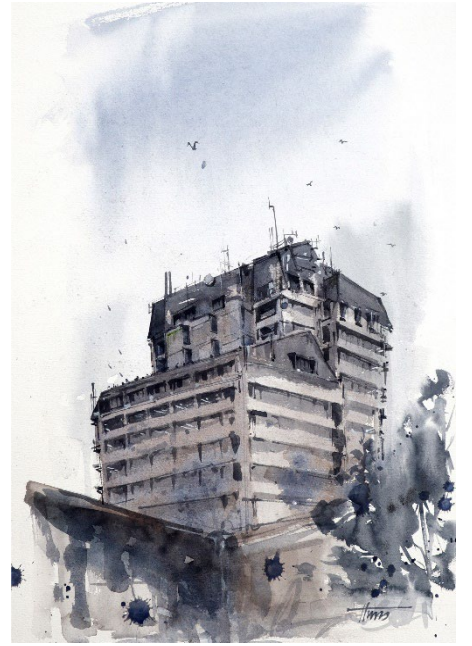

Hong Cumming

The Millhouse

Watercolour

280x200mm

Price: \$750

5.

Rebecca Dowman-Ngapo

Blossoming Sanctuary

Watercolour

400x580mm

Price: \$1700

7.

8.

Hong Cumming

The Cook

Watercolour