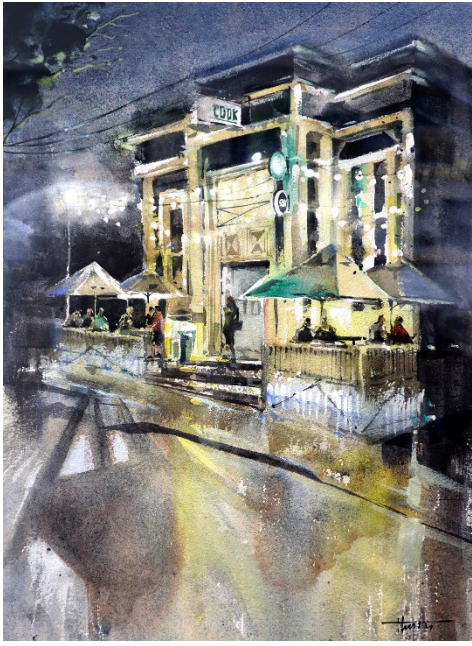

The Welcome Swallow Gallery

Structure & Place

1st Sept - 6th October 2023

1.

Hong Cumming

Bridge Over
Watercolour
340x530mm
Price: \$2000

2.

Rebecca Dowman-Ngapo

Price: \$1750

4.

Rebecca Dowman-Ngapo

Beale House

Watercolour

400x580mm

Price: \$1700

6.

Hong Cumming

The Millhouse

Watercolour

280x200mm

Price: \$750

5.

Rebecca Dowman-Ngapo

Blossoming Sanctuary

Watercolour

400x580mm

Price: \$1700

7.

8.

Hong Cumming

The Cook

Watercolour