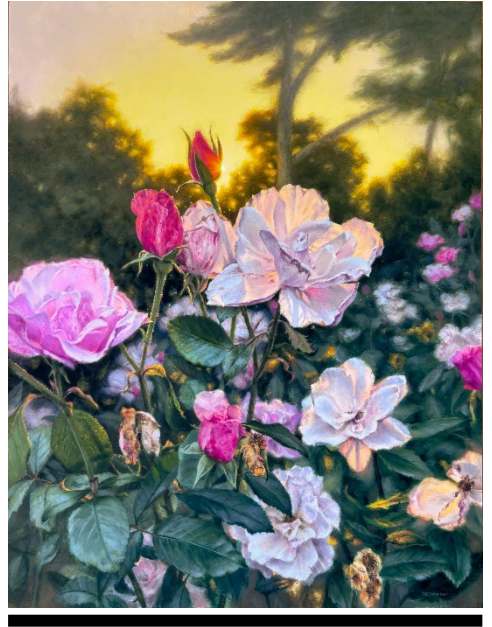

Rosanne Croucher
Smitten at Sunset
Oil on Panel
500x400mm
Price: $1800

27.