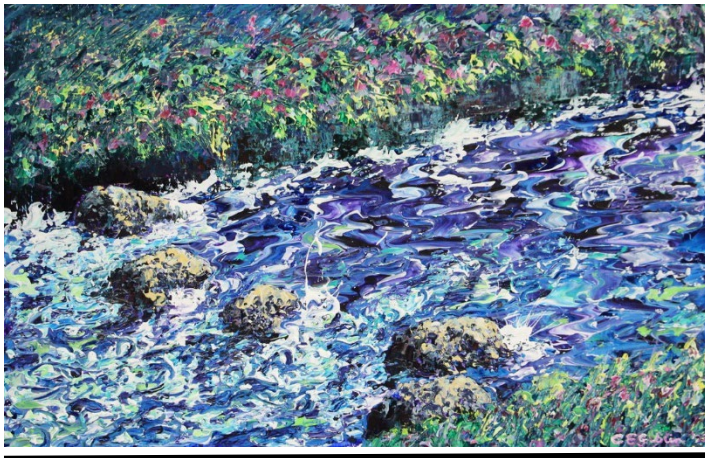

Price: \$4900

6.

**Toni Kingstone**

Te Wai Pounamu  
Acrylic and Resin  
1200mm d.  
Price: \$4250

7.

**Toni Kingstone**  
Autumn Dance  
Acrylic and Resin  
800mm d.  
Price: \$1550

8.

**Charlotte Giblin**