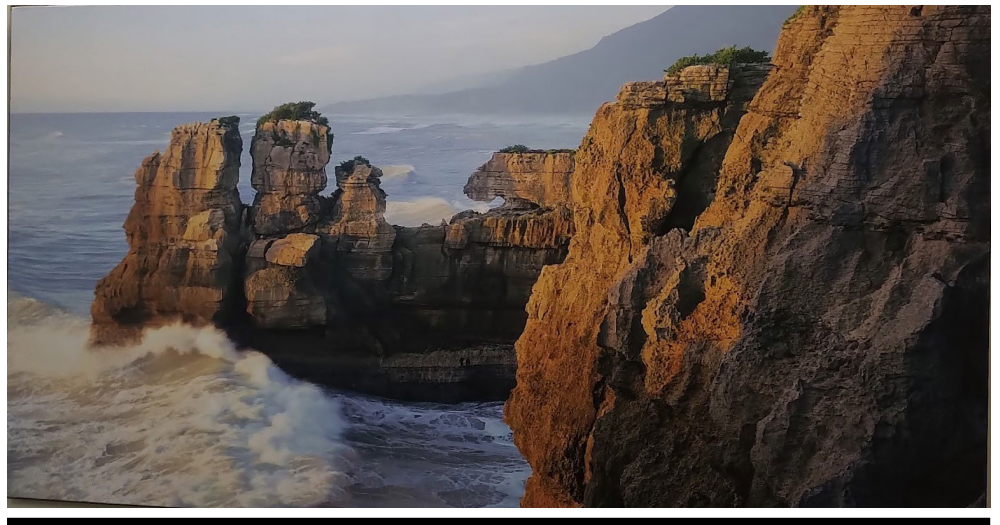

Stephen Milner

Punakaiki Sculptures

Digital Photography

1125x2000mm

Price: $2500