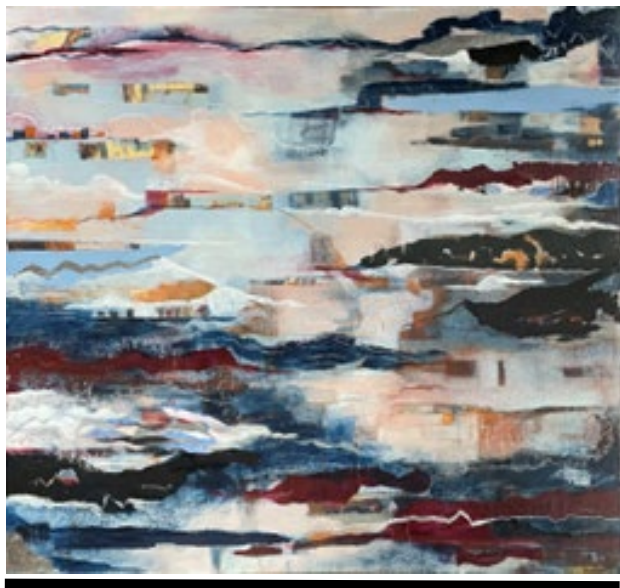

Juliet Roper

Passages

Mixed Media on Paper

Mounted on Cradled Board

845x770mm

Price: $1200

17.