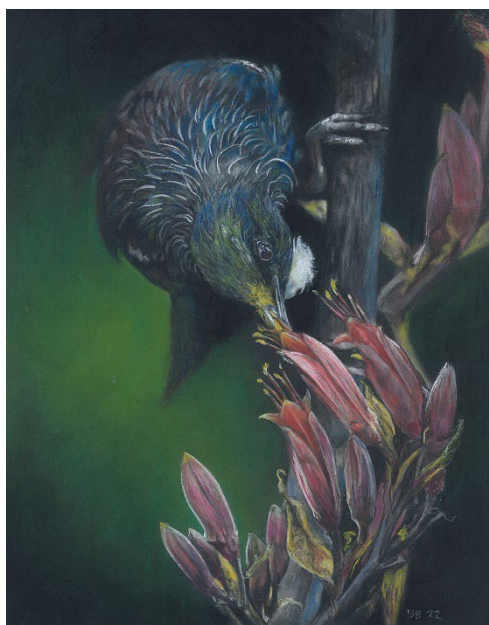

The Crossing  
Acrylic with Gloss Varnish  
405x605mm  
Price: \$840

9.

**Charlotte Giblin**  
Breathing in The Detail  
Acrylic  
610x410mm  
Price: \$840

10. 11.

**Charlotte Giblin**  
Homecoming Part I  
Acrylic  
762x762mm  
Price: \$2300

**Charlotte Giblin**  
Still Waters  
Acrylic  
510x510mm  
Price: \$840

12.

**Bernadette Ballantyne**  
Harekeke Tui  
Soft Pastel  
355x280mm  
Price: \$1780

13.

**Bernadette Ballantyne**  
Whakaaro Nui Owl  
Soft Pastel  
280x355mm  
Price: \$1980

14.

**Juliet Roper**

Bird Song

Acrylic on Framed Canvas

1022x915mm

Price: \$1800

15.

**Juliet Roper**