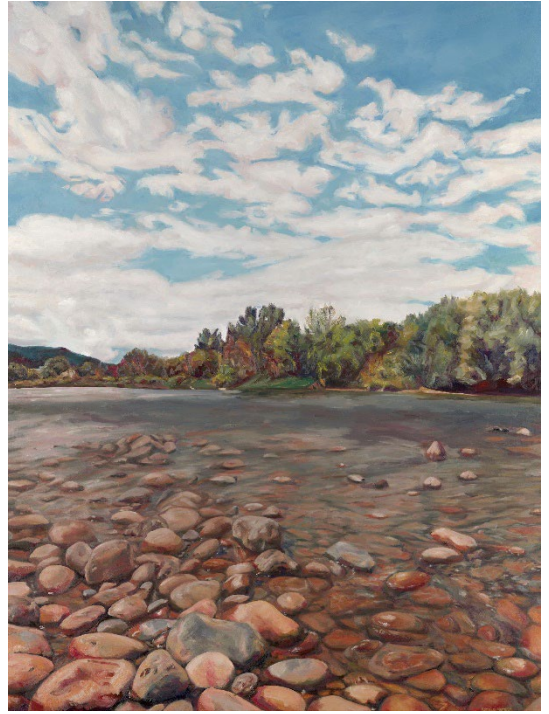

3.

Renata Nemeth

The Shore of Silence

Oil

900x600mm

Price: $4200

4.

Renata Nemeth

Whispering Flow – Whanganui River

Oil

1000x750mm

Price: $4200

5.

Renata Nemeth

Onetangi Bay –

Waiheke Island

Mixed Media

800mm d.

Price: $4900