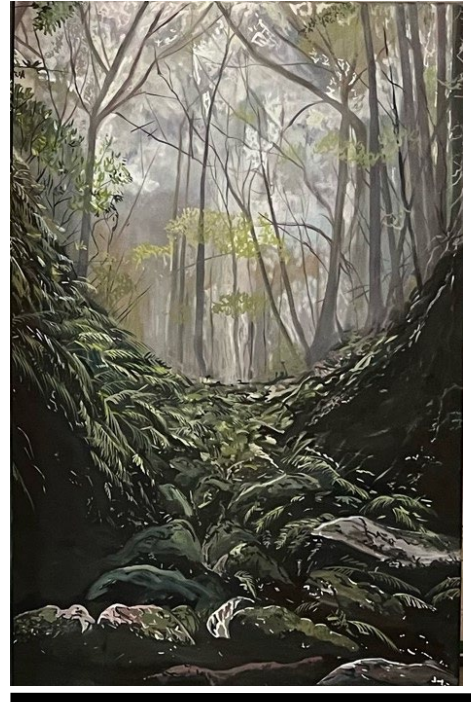

Kirsten McIntosh
Journey into Light
Oil
916x610mm
Price: $4400

28.