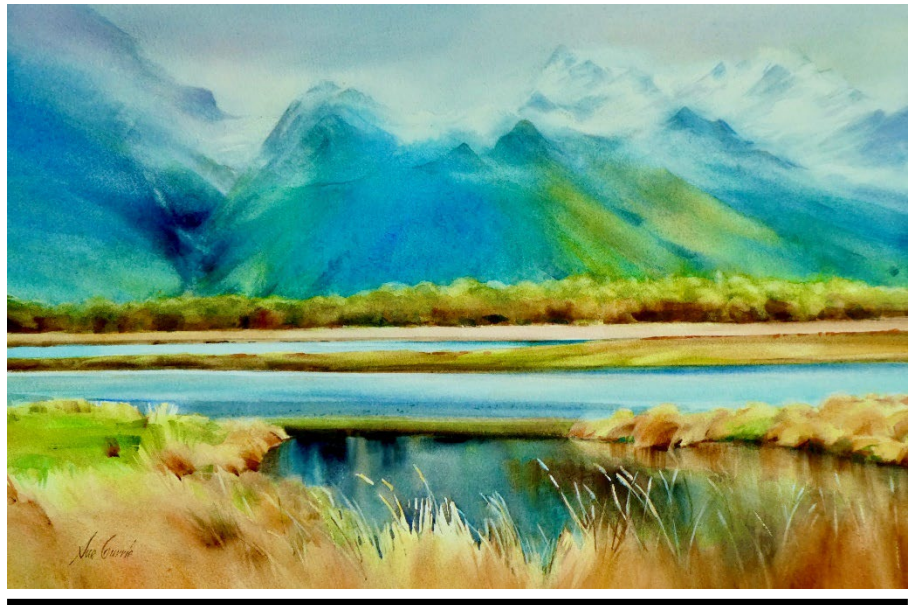

Sue Currie

Vanishing Mists

Watercolour

555x735mm

Price: $2600