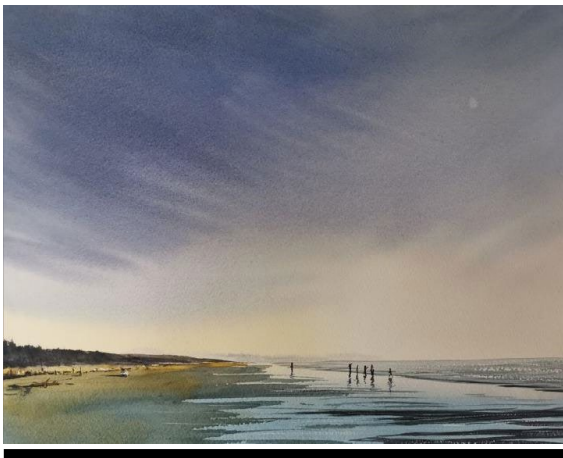

Chris Greenslade

December Evening at
Waitarere Beach*

Watercolour

270x350mm **Private Collection**

23.