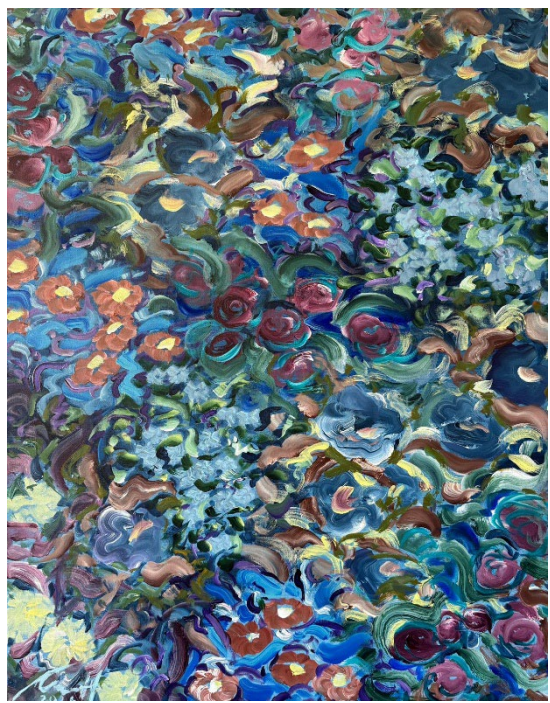

Midnight Bloom

Acrylic on Canvas

609x609mm

Price: \$950

22.

23.

**Carmel Van Der Hoeven**

Which is Chaos and  
Which is Calm I?

Acrylic on Canvas Panels

700x500mm

Price: \$4900

**Carmel Van Der Hoeven**

Which is Chaos and  
Which is Calm II?

Acrylic on Canvas Panels

700x500mm

Price: \$4900

24.

**Carmel**

**Van Der Hoeven**

The Act of Seeing:  
Daydreaming and  
Believing

Acrylic on

Six Canvas Panels

2000x3600mm

Price: \$35,000