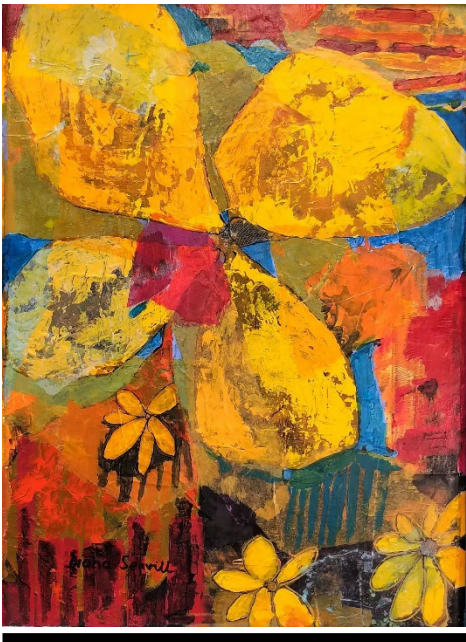

*Elbie Nel*

*Conny Scholten*

*Diana Seavill*

*Aleesha Winter*

1.

**Jimmy Chang**  
 Room of Data 1  
 Acrylic on Canvas  
 750x750mm  
 Price: \$2000

2.

**Jimmy Chang**  
 Room of Data 2  
 Acrylic on Canvas  
 750x750mm  
 Price: \$2000

3.

**Jummy Chang**  
 Flower No. 4  
 Acrylic on Canvas  
 1500x1200mm  
 Price: \$3000

**Diana Seavill**  
 Floral  
 Acrylic on Board  
 375x280mm  
 Price: \$625

4.

5.

**Diana Seavill**  
 Formation  
 Acrylic on Board  
 500x400mm  
 Price: \$875