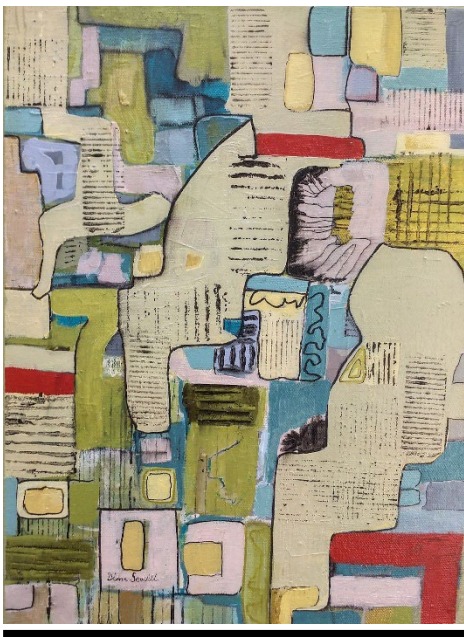

3.

**Jummy Chang**  
 Flower No. 4  
 Acrylic on Canvas  
 1500x1200mm  
 Price: \$3000

**Diana Seavill**  
 Floral  
 Acrylic on Board  
 375x280mm  
 Price: \$625

4.

5.

**Diana Seavill**  
 Formation  
 Acrylic on Board  
 500x400mm  
 Price: \$875

**T  
H  
E  
‘F’  
S  
E  
R  
I  
E  
S**

**Diana Seavill**  
 Flow I  
 Acrylic on Board  
 400x300mm  
 Price: \$650

6.

7.

**Diana Seavill**  
 Flow II  
 Acrylic on Board  
 350x270mm  
 Price: \$495