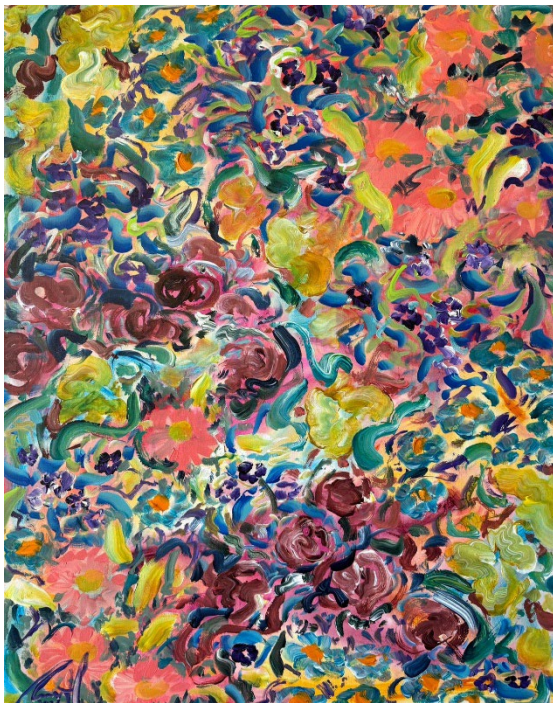

18.

**Aleesha Winter**

Gliding Amongst the Golden Tapestry  
 Watercolour on Cradled Board  
 279x356 mm  
 Price: \$1100

19.

**Jennifer Edwards**

Forest Floor  
 Acrylic on Canvas  
 609x609mm  
 Price: \$950

Midnight Bloom

Acrylic on Canvas

609x609mm

Price: \$950

22.

23.

**Carmel Van Der Hoeven**

Which is Chaos and  
Which is Calm I?

Acrylic on Canvas Panels

700x500mm

Price: \$4900

**Carmel Van Der Hoeven**

Which is Chaos and  
Which is Calm II?

Acrylic on Canvas Panels

700x500mm

Price: \$4900

24.

**Carmel**

**Van Der Hoeven**

The Act of Seeing:  
Daydreaming and  
Believing

Acrylic on

Six Canvas Panels

2000x3600mm

Price: \$35,000