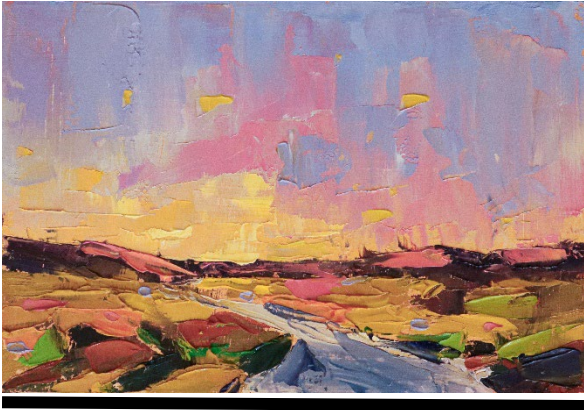

**Gaen**

Protrusion

Acrylic on Canvas, Oak Frame

900x1600mm

Price: \$6900

27.

**Elbie Nel**

Desert Colours I