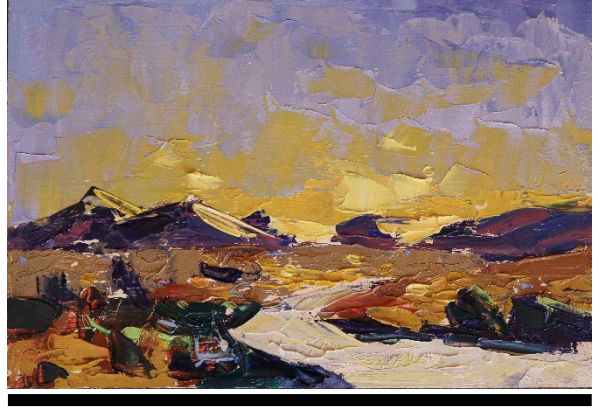

Elbie Nel

Desert Colours II

Oil on Board

205x305mm

Price: $950

29.