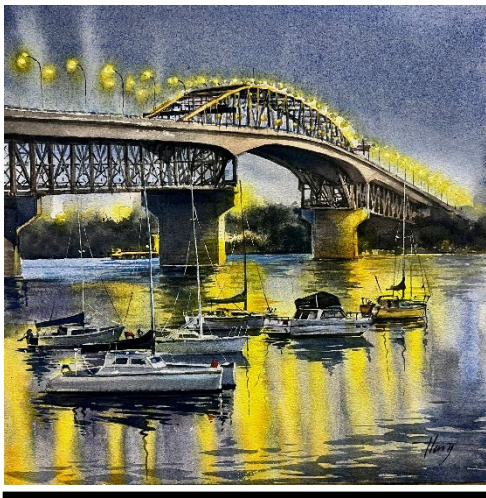

Hong Cumming

The Harbour Bridge

Watercolour

340x340mm

Price: $2250