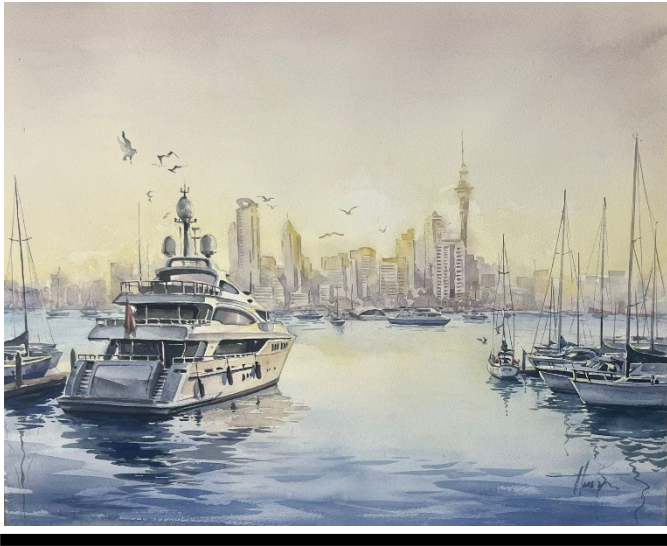

**T  
H  
E  
‘F’  
S  
E  
R  
I  
E  
S**

**Diana Seavill**  
 Flow I  
 Acrylic on Board  
 400x300mm  
 Price: \$650

6.

7.

**Diana Seavill**  
 Flow II  
 Acrylic on Board  
 350x270mm  
 Price: \$495