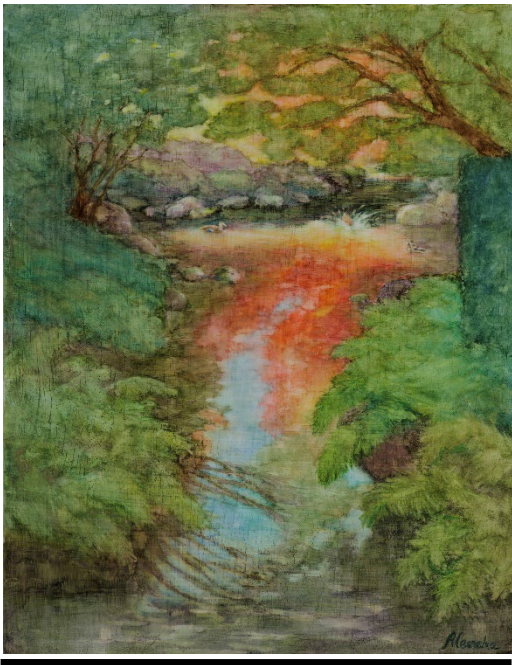

**Aleesha Winter**

Daffodils Flow with Spring to Follow  
 Soft Pastel with Watercolour  
 270x340mm  
 Price: \$1300

17.

**Aleesha Winter**

Leading the Way to Discovery  
 Watercolour on Cradled Board  
 230x205mm  
 Price: \$900

18.

**Aleesha Winter**

Gliding Amongst the Golden Tapestry  
 Watercolour on Cradled Board  
 279x356 mm  
 Price: \$1100

19.

**Jennifer Edwards**

Forest Floor  
 Acrylic on Canvas  
 609x609mm  
 Price: \$950