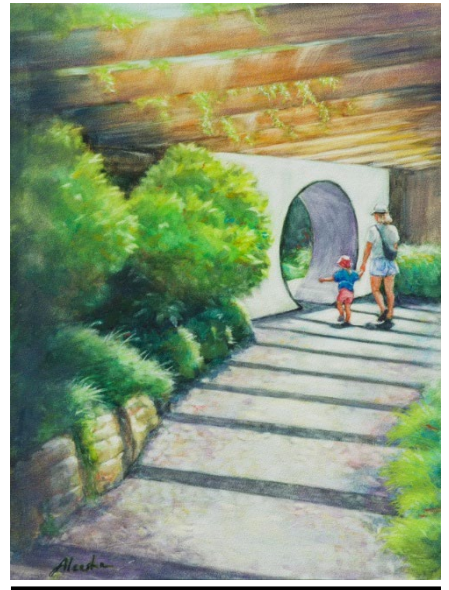

Aleesha Winter

Leading the Way to Discovery
Watercolour on Cradled Board
230x205mm
Price: $900

18.